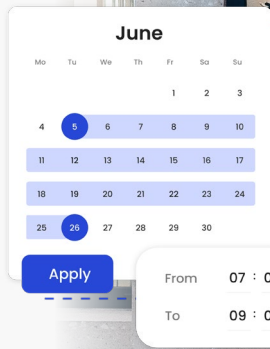

Mandoe makes it easy to create beautiful digital signage and show it in your store

All with our Content Studio

It has never been easier to create professional level video content with the studio. With template automation, you can make custom content for any business in seconds.

+ Millions of stock videos, images, graphics & widgets

Create beautiful, impactful signage

Mandoe's drag and drop signage builder makes it easy for anyone to create beautiful, impactful signage.

Personalise your signage by adding your own text and images or choosing from our library of thousands of stock images, icons, graphics + more.

Intuitive + flexible management

Using the powerful tagging system, you can group displays and control scheduling of specific content for specific displays.

- Full control of displays & Tags
- Screens, Locations, Category tags.
- Create hierarchy with nested tags.