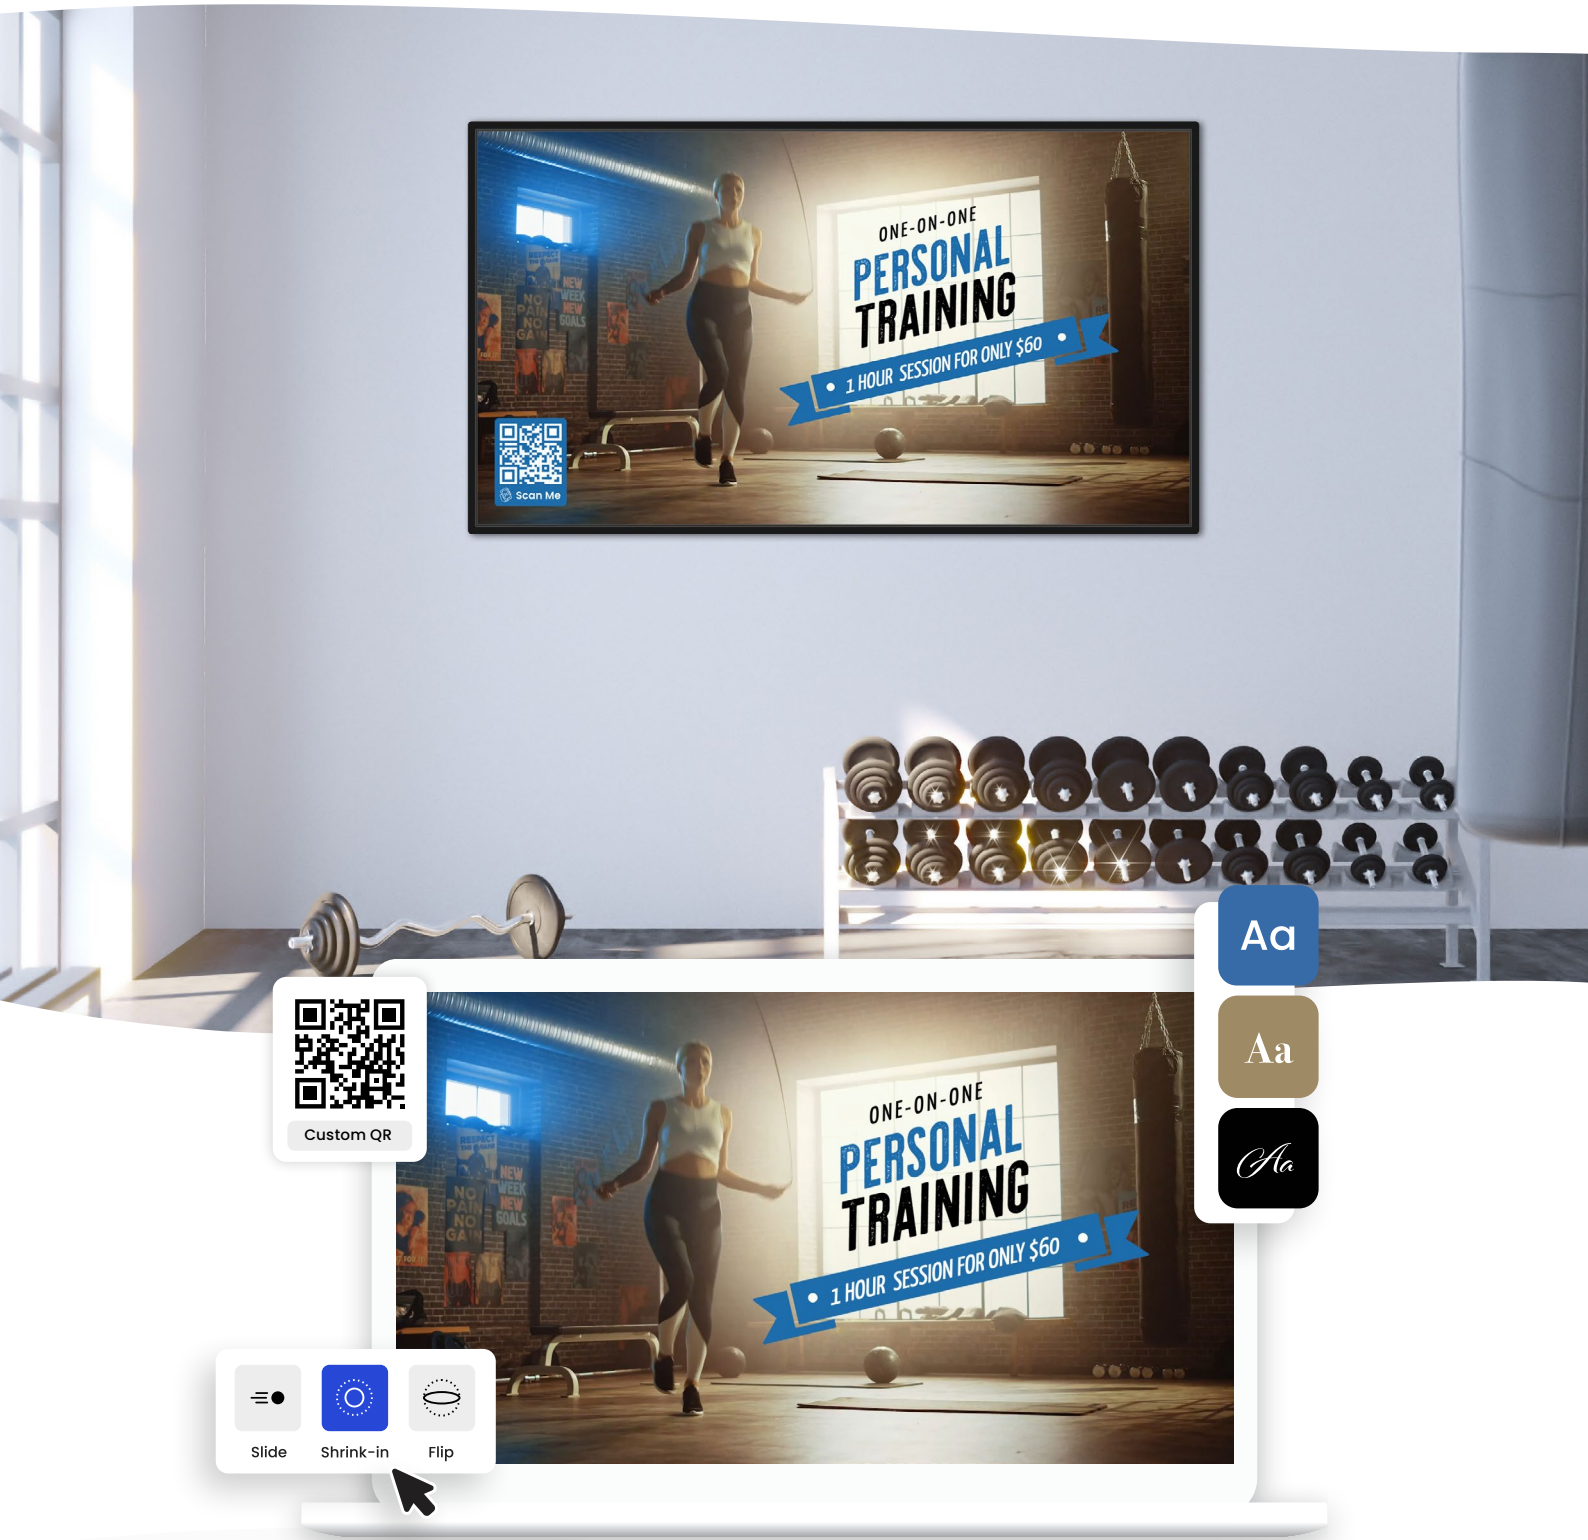

## Digital Signage Platform

Create, manage and display your own animated content for one or multiple players in just a few clicks.

**Partner**  
Version 1.0

# Easily create & manage beautiful digital signage

Mandoe makes it easy to create beautiful digital signage and show it in your store

## Create beautiful, impactful signage

Mandoe's drag and drop signage builder makes it easy for anyone to create beautiful, impactful signage.

Personalise your signage by adding your own text and images or choosing from our library of thousands of stock images, icons, graphics + more.

## Intuitive + flexible management

Using the powerful tagging system, you can group displays and control scheduling of specific content for specific displays.

- Full control of displays & Tags
- Screens, Locations, Category tags.
- Create hierarchy with nested tags.