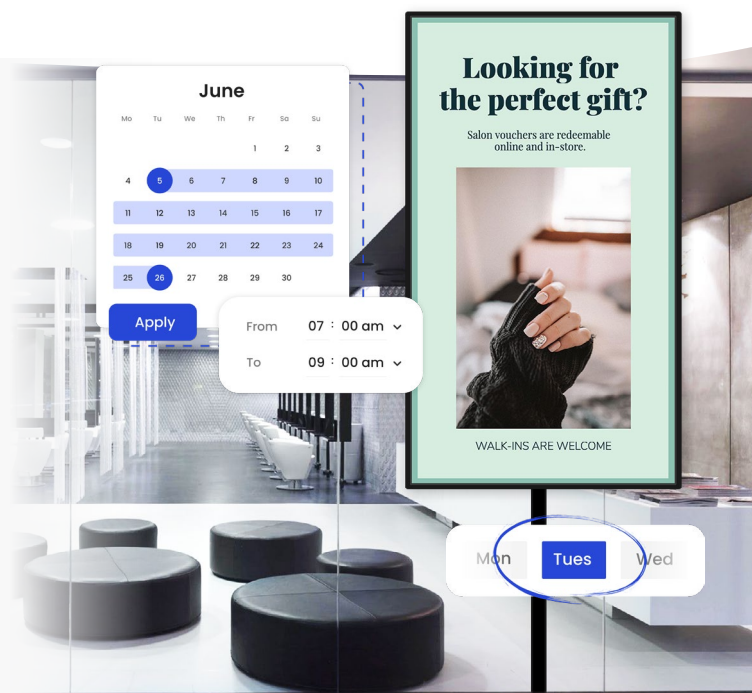

Mandoe makes it easy to create beautiful digital signage and show it in your store

All with our Content Studio

It has never been easier to create professional level video content with the studio. With template automation, you can make custom content for any business in seconds.

Create beautiful, impactful signage

Mandoe's drag and drop signage builder makes it easy for anyone to create beautiful, impactful signage.

Personalise your signage by adding your own text and images or choosing from our library of thousands of stock images, icons, graphics + more.

Advanced Scheduling

The advanced scheduling tool allows for complete control over when and where your content plays. Have complete flexibility & add multiple rule sets to any piece of content.

- Date Range
- Time of Day
- Day of the week
- Months

Intuitive + flexible management

Using the powerful tagging system, you can group displays and control scheduling of specific content for specific displays.

- Full control of displays & Tags
- Screens, Locations, Category tags.
- Create hierarchy with nested tags.