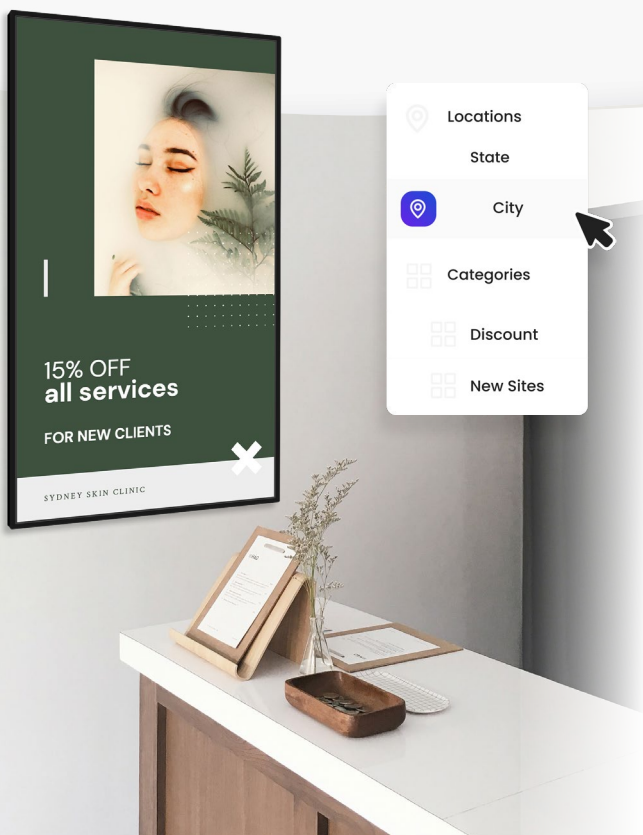

Mandoe

 Certified Partner

Digital Signage Platform

Create, manage and display your own animated content for one or multiple players in just a few clicks.

Partner
Version 1.0

Easily create & manage beautiful digital signage

Mandoe makes it easy to create beautiful digital signage and show it in your store

All with our Content Studio

It has never been easier to create professional level video content with the studio. With template automation, you can make custom content for any business in seconds.

Create beautiful, impactful signage

Mandoe's drag and drop signage builder makes it easy for anyone to create beautiful, impactful signage.

Personalise your signage by adding your own text and images or choosing from our library of thousands of stock images, icons, graphics + more.

Intuitive + flexible management

Using the powerful tagging system, you can group displays and control scheduling of specific content for specific displays.

- Full control of displays & Tags
- Screens, Locations, Category tags.
- Create hierarchy with nested tags.