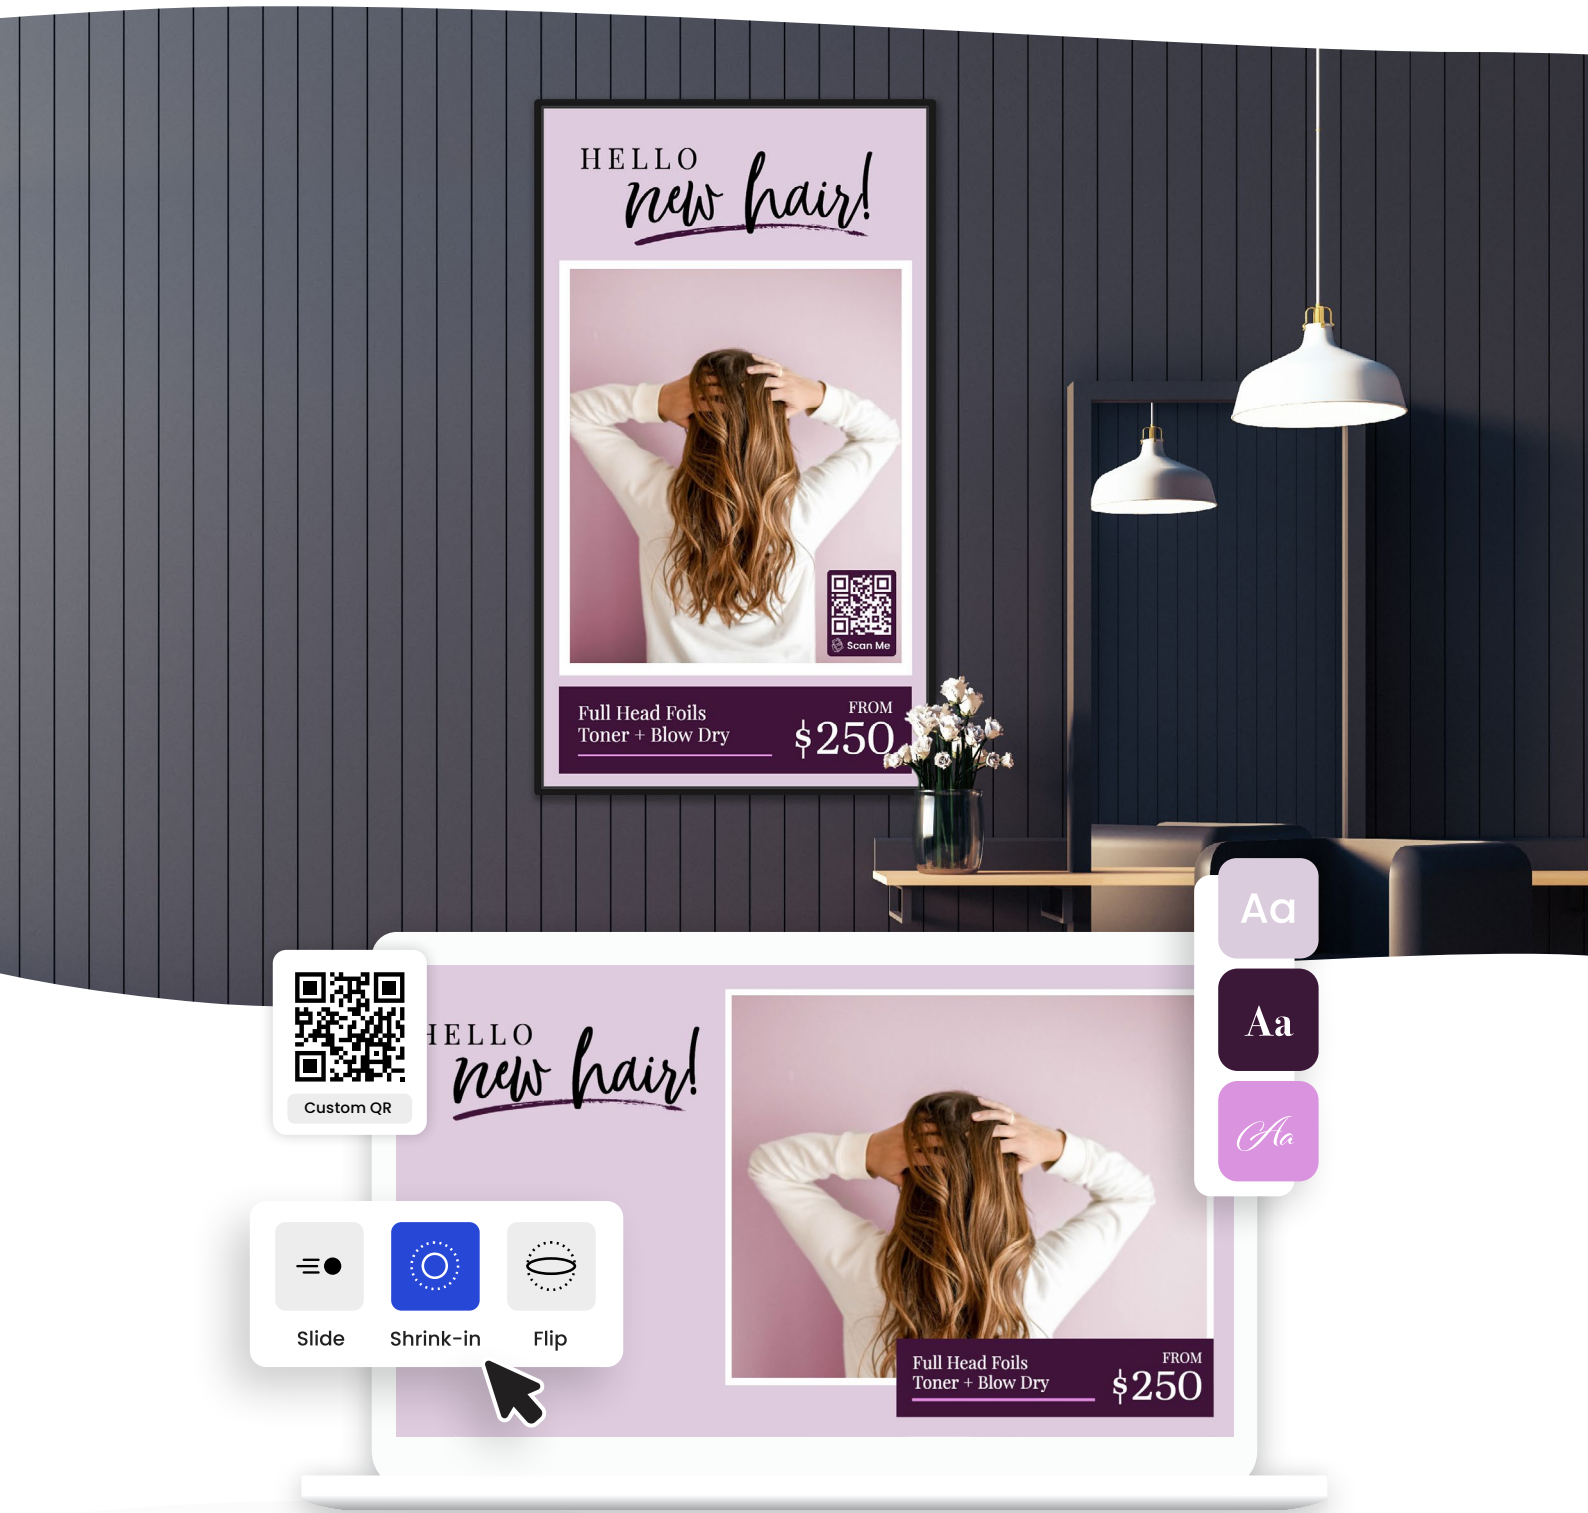

Mandoe

 Certified Partner

Digital Signage Platform

Create, manage and display your own animated content for one or multiple players in just a few clicks.

Partner
Version 1.0

Easily create & manage beautiful digital signage

Mandoe makes it easy to create beautiful digital signage and show it in your store

All with our Content Studio

It has never been easier to create professional level video content with the studio. With template automation, you can make custom content for any business in seconds.

Create beautiful, impactful signage

Mandoe's drag and drop signage builder makes it easy for anyone to create beautiful, impactful signage.

Personalise your signage by adding your own text and images or choosing from our library of thousands of stock images, icons, graphics + more.